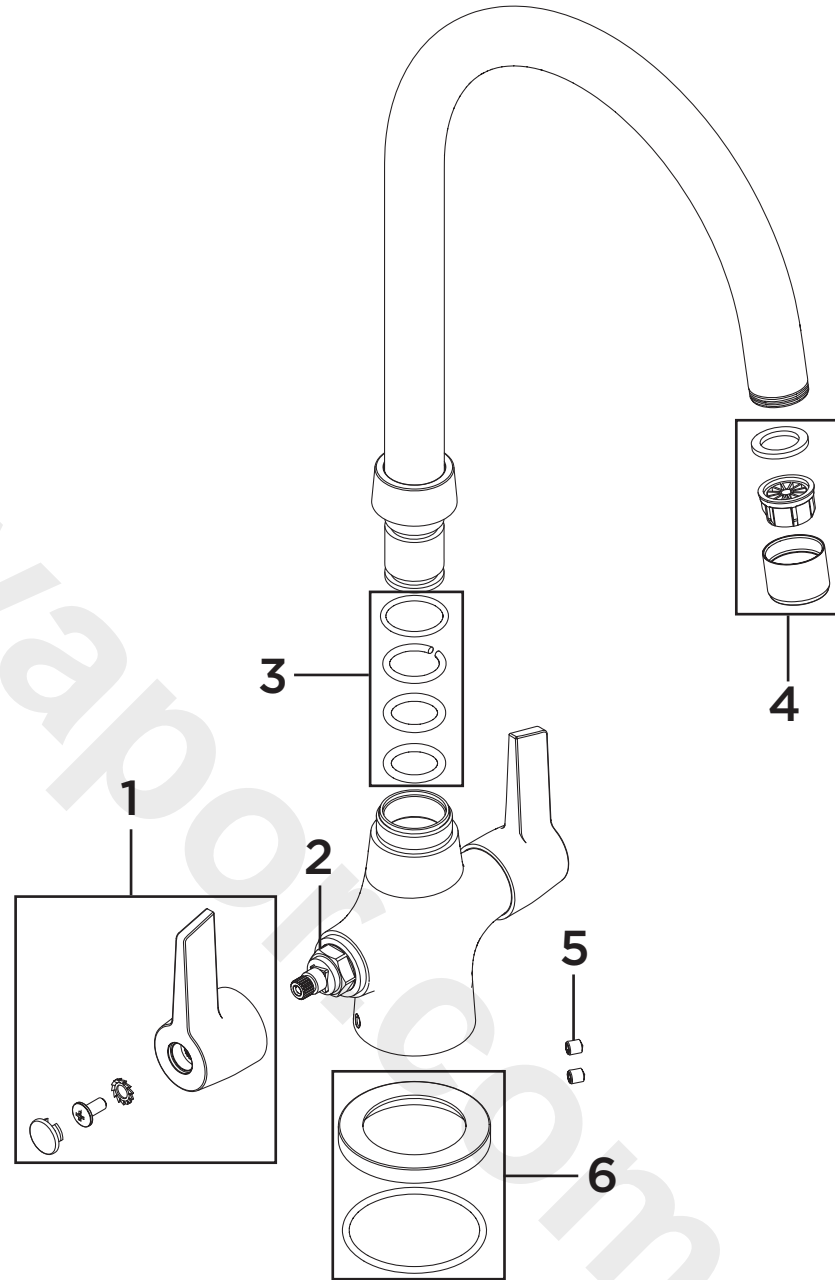

Product Code: EC SNK EF BN
Revision: D1

8

7

1	Handle Assembly
2	1/2" Ceramic Disc Valves
3	Spout Seals Kit
4	Anti-Splash
5	M5x6 Screws (Pair)
6	Plinth
7	EasyFit Tool
8	Reinforcing Plate & Washer
9	EasyFit Pack
10	Isolation Valves (Pair)
11	Molykote Grease
12	1/2" BSP Flexible Tails (Pair)

Product Code: EC SNK EF C
Revision: D3

1	Handle Assembly
2	1/2" Ceramic Disc Valves
3	Spout Seals Kit
4	Anti-Splash
5	M5x6 Screws (Pair)
6	Plinth
7	EasyFit Tool
8	Reinforcing Plate & Washer
9	EasyFit Pack
10	Isolation Valves (Pair)
11	Molykote Grease
12	1/2" BSP Flexible Tails (Pair)