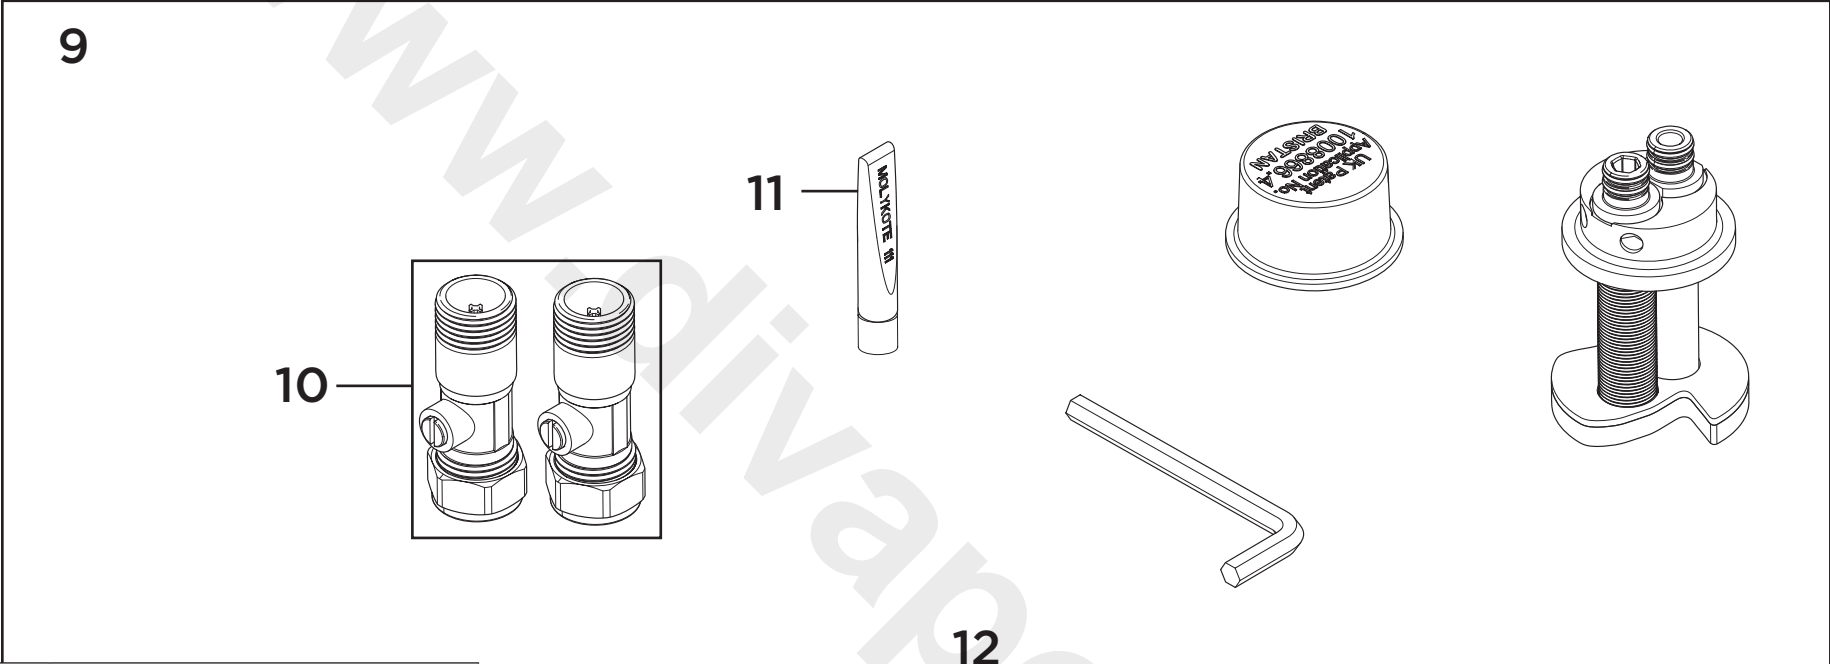

Product Code: EC SNK EF BN
Revision: D1

8

7

1	Handle Assembly
2	1/2" Ceramic Disc Valves
3	Spout Seals Kit
4	Anti-Splash
5	M5x6 Screws (Pair)
6	Plinth
7	EasyFit Tool
8	Reinforcing Plate & Washer
9	EasyFit Pack
10	Isolation Valves (Pair)
11	Molykote Grease
12	1/2" BSP Flexible Tails (Pair)

Product Code: EC SNK EF C
Revision: D3

1	Handle Assembly
2	1/2" Ceramic Disc Valves
3	Spout Seals Kit
4	Anti-Splash
5	M5x6 Screws (Pair)
6	Plinth
7	EasyFit Tool
8	Reinforcing Plate & Washer
9	EasyFit Pack
10	Isolation Valves (Pair)
11	Molykote Grease
12	1/2" BSP Flexible Tails (Pair)