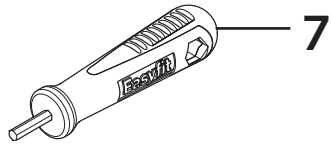

Product Code: EC SNK EF BN
Revision: D1

8

7

1	Handle Assembly
2	1/2" Ceramic Disc Valves
3	Spout Seals Kit
4	Anti-Splash
5	M5x6 Screws (Pair)
6	Plinth
7	EasyFit Tool
8	Reinforcing Plate & Washer
9	EasyFit Pack
10	Isolation Valves (Pair)
11	Molykote Grease
12	1/2" BSP Flexible Tails (Pair)

Product Code: EC SNK EF C
Revision: D3

1	Handle Assembly
2	1/2" Ceramic Disc Valves
3	Spout Seals Kit
4	Anti-Splash
5	M5x6 Screws (Pair)
6	Plinth
7	EasyFit Tool
8	Reinforcing Plate & Washer
9	EasyFit Pack
10	Isolation Valves (Pair)
11	Molykote Grease
12	1/2" BSP Flexible Tails (Pair)